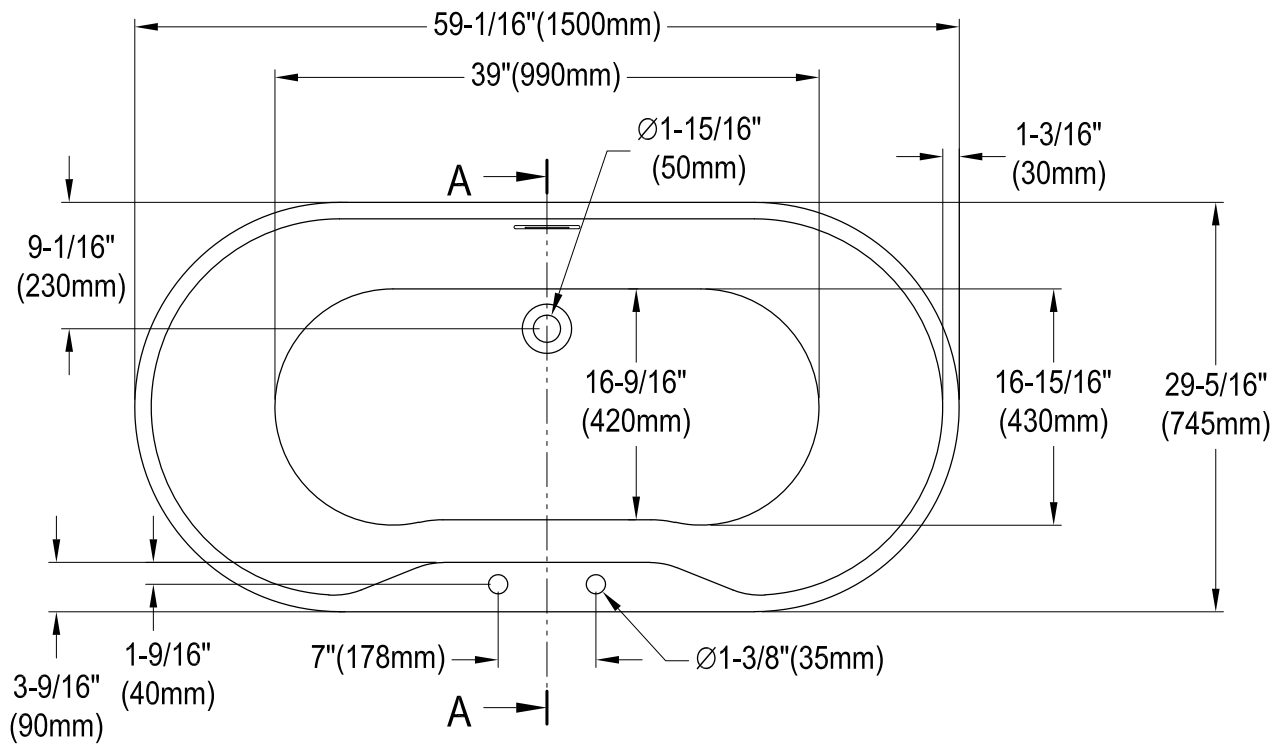

VT7DE593023

59" Freestanding Acrylic Tub With Drain And Deck For Faucet Installation

M14 x 120 (4 pcs)
M14 x 100 (1 pcs)